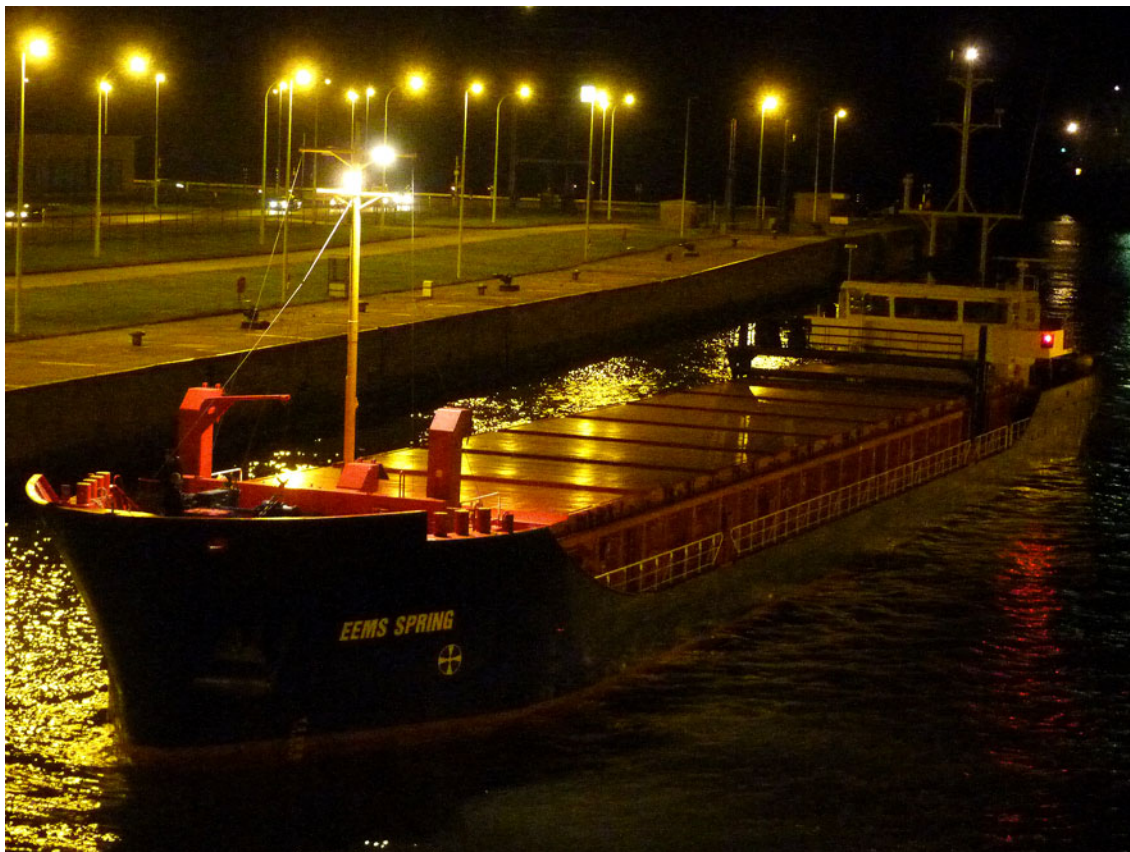

# EEMS SPRING

IMO No: GENERAL CARGO / GT

COMPANY:

YARD INFORMATION:

DEMOLITION:

Antwerp 3/10/2011 © S. Wiedner

BASIC DATA:

OWNER & FLAG HISTORY:

EX-NAMES:

GENERAL VESSEL INFORMATION:

Last update: