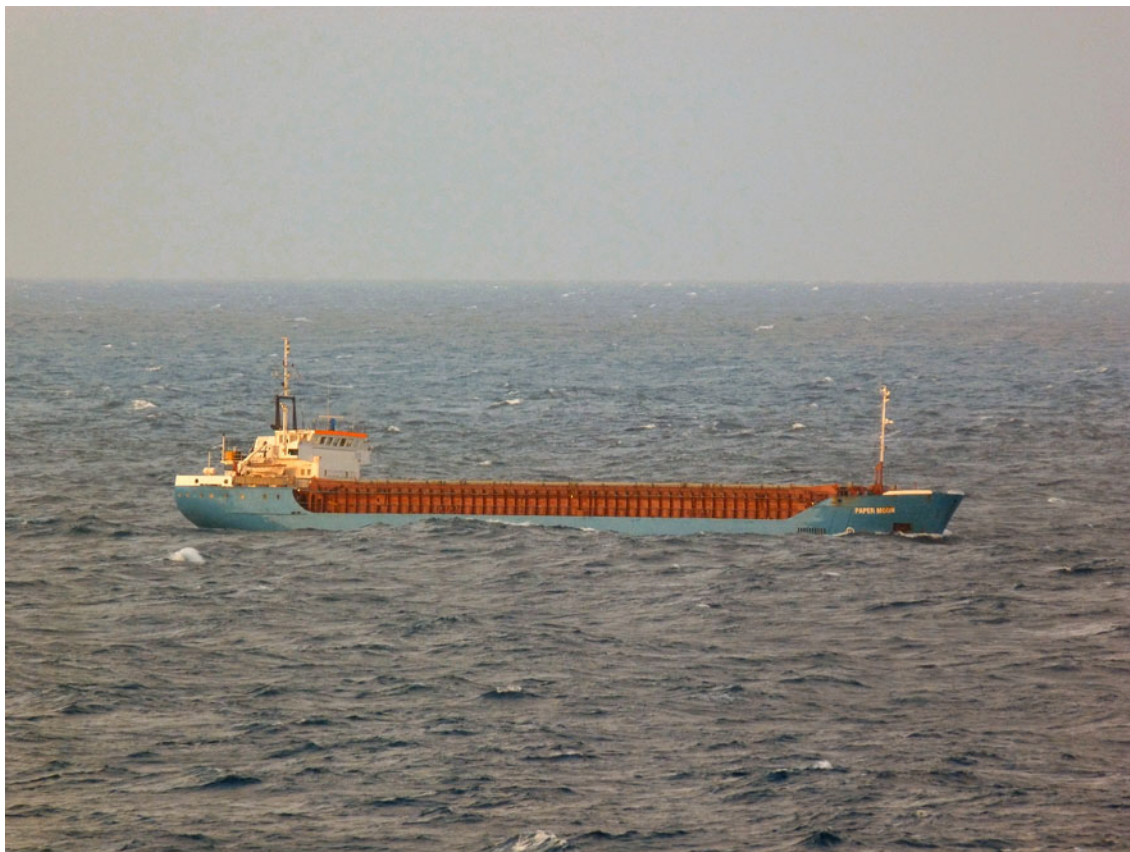

PAPER MOON

IMO No: 8919855 GENERAL CARGO / GT

COMPANY:

YARD INFORMATION:

DEMOLITION:

Biscay 30/5/2011 © S. Wiedner

BASIC DATA:

OWNER & FLAG HISTORY: